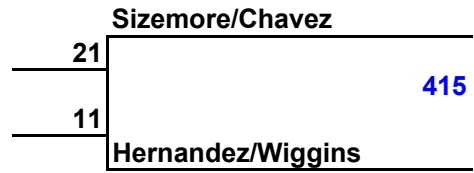

teams

left

points

points

right

Bike/Shelgren  
Paine/McGee

Sizemore/Chavez  
Hernandez/Wiggins

Chavez/Ortiz  
Ramirez/Zamora

**Bike/Shjelgren**

**champion**  
**Paine/McGee**  
**21-16**

Paine/McGee